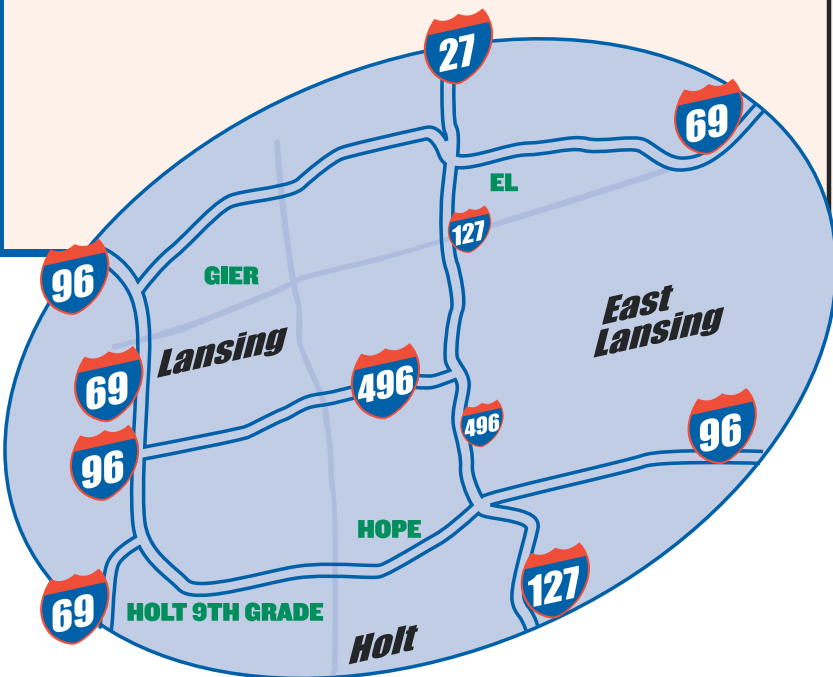

NOT TO SCALE

1403 E. GRAND RIVER AVE.
EAST LANSING, MI

EL
East Lansing Soccer Complex
 3700 Coleman Road
 East Lansing, MI 48823