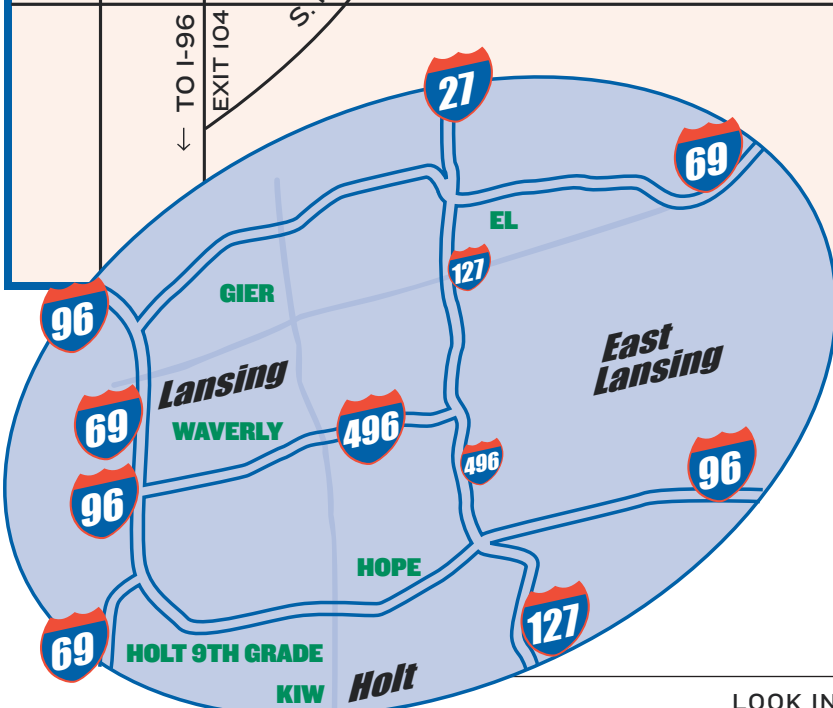

5134 S. PENNSYLVANIA AVE.  
(CORNER OF PENNSYLVANIA & JOLLY)

## Hope Soccer Complex

5801 Aurelius Road  
Lansing, MI 48911

LOOK INSIDE EACH TEAM BAG FOR A MONEY SAVING COUPON.